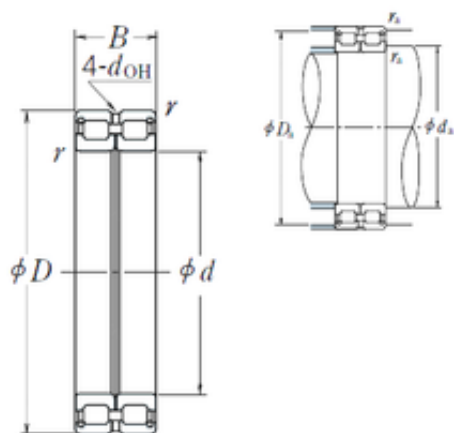

## MANUFACTURING? BEARING INDONESIA

160 mm x 220 mm x 60 mm 160 mm x 220 mm  
x 60 mm NSK RS-4932E4 cylindrical roller  
bearings

Bearing No. RS-4932E4

RS-4932E4 Bearing 2D drawings and 3D CAD models

|                               |               |
|-------------------------------|---------------|
| Size                          | 160x220x60 mm |
| Bore Diameter                 | 160 mm        |
| Outer Diameter                | 220 mm        |
| Width                         | 60 mm         |
| d                             | 160 mm        |
| D                             | 220 mm        |
| B                             | 60 mm         |
| C                             | 60 mm         |
| r min.                        | 2 mm          |
| da min.                       | 169 mm        |
| Da max.                       | 211 mm        |
| ra max.                       | 2 mm          |
| Weight                        | 7 Kg          |
| Basic dynamic load rating (C) | 410 kN        |
| Basic static load rating (C0) | 930 kN        |
| (Grease) Lubrication Speed    | 600 r/min     |
| hidYobi                       | RS-4932E4     |
| LangID                        | 1             |
| D_                            | 220           |
| B_                            | 60            |
| hidTable                      | ecat_NSCLDRS  |
| Oil rpm                       | 600           |
| mass                          | 7             |
| GRS rpm                       | 1200          |