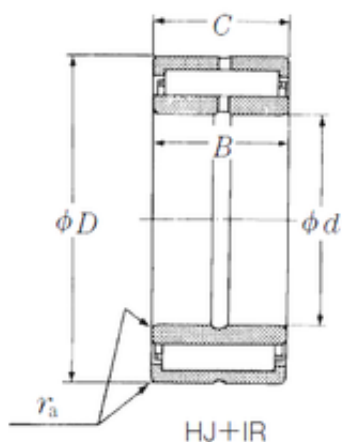

# MANUFACTURING? BEARING INDONESIA

30,162 mm x 52,388 mm x 31,75 mm 30,162  
mm x 52,388 mm x 31,75 mm NSK  
HJ-243320+IR-192420 needle roller bearings

Bearing No. HJ-243320+IR-192420

Size	30.162x52.388x31.75 mm
Bore Diameter	30,162 mm
Outer Diameter	52,388 mm
Width	31,75 mm
d	30,162 mm
Fw	38,1 mm
D	52,388 mm
B	31,75 mm
C	31,75 mm
ra max.	1,5 mm
Weight	0,495 Kg
Basic dynamic load rating (C)	57 kN
Basic static load rating (C0)	91 kN

HJ-243320+IR-192420 Bearing 2D drawings and 3D CAD models