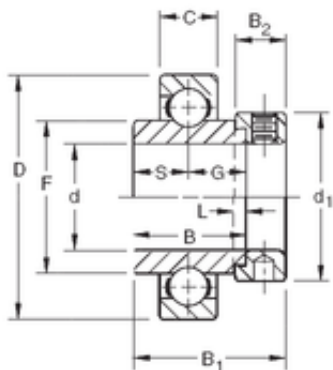

MANUFACTURING? BEARING INDONESIA

55,5625 mm x 120 mm x 55,56 mm 55,5625 mm
x 120 mm x 55,56 mm Timken SMN203K deep
groove ball bearings

Bearing No. SMN203K

Size	55.5625x120x55.56 mm
Bore Diameter	55,5625 mm
Outer Diameter	120 mm
Width	55,56 mm
d	55,5625 mm
D	120 mm
B	55,56 mm
C	29 mm
d1	82,55 mm
B1	73,03 mm
B2	22,2 mm
F	75,01 mm
G	27,78 mm
L	4,8 mm
S	27,78 mm
Weight	2,209 Kg
Basic dynamic load rating (C)	80 kN

SMN203K Bearing 2D drawings and 3D CAD models