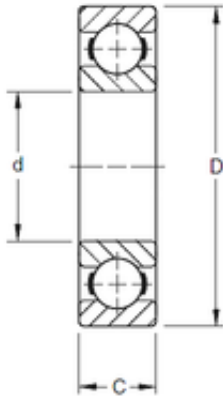

MANUFACTURING? BEARING INDONESIA

17 mm x 30 mm x 7 mm 17 mm x 30 mm x 7 mm Timken 9303K deep groove ball bearings

Bearing No. 9303K

Size	17x30x7 mm
Bore Diameter	17 mm
Outer Diameter	30 mm
Width	7 mm
d	17 mm
D	30 mm
B	7 mm
C	7 mm
Weight	0,027 Kg
Basic dynamic load rating (C)	5,25 kN

9303K Bearing 2D drawings and 3D CAD models