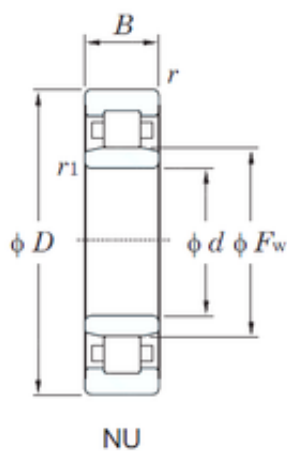

## NU228R KOYO Single-row cylindrical roller bearings

Bearing No. NU228R

Size	140x250x42 mm
Bore Diameter	140 mm
Outer Diameter	250 mm
Width	42 mm
d	140 mm
Fw	169 mm
D	250 mm
B	42 mm
C	42 mm
r min.	3 mm
r1 min.	3 mm
Weight	8.50 Kg
Basic dynamic load rating (C)	392 kN
Basic static load rating (C0)	514 kN
(Grease) Lubrication Speed	2400 r/min
Bearing No.	NU228R
r(min)	3
r1(min)	3
Cr	491
C0r	514
Cu	67.5
Grease lub.	2400
Oil lub.	2900
Ew	-
d1	-

NU228R Bearing 2D drawings and 3D CAD models