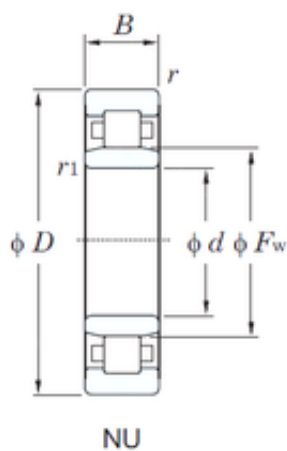

MANUFACTURING? BEARING INDONESIA

NU2228 KOYO Single-row cylindrical roller bearings

Bearing No. NU2228

Size	140x250x68 mm
Bore Diameter	140 mm
Outer Diameter	250 mm
Width	68 mm
d	140 mm
Fw	169 mm
D	250 mm
B	68 mm
C	68 mm
r min.	3 mm
r1 min.	3 mm
Weight	14.3 Kg
Basic dynamic load rating (C)	465 kN
Basic static load rating (C0)	671 kN
(Grease) Lubrication Speed	2200 r/min
Bearing No.	NU2228
r(min)	3
r1(min)	3
Cr	583
C0r	671
Cu	84.3
Grease lub.	2200
Oil lub.	2900
Ew	-
d1	-

NU2228 Bearing 2D drawings and 3D CAD models

MANUFACTURING? BEARING INDONESIA

B1	-
B2	-
da(min)	-
db(min)	153
db(max)	166
dc(min)	-
dd(min)	-
Da(max)	237
Db(max)	-
Db(min)	-
ra(max)	2.5
rb(max)	2.5
(Refer.) Mass(kg)	14.3