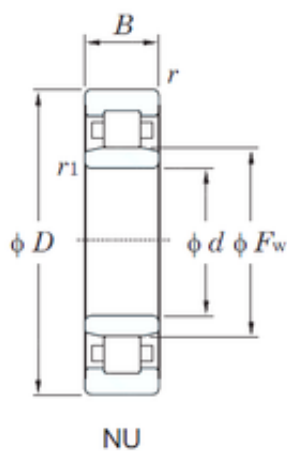

## NU2228R KOYO Single-row cylindrical roller bearings

Bearing No. NU2228R

Size	140x250x68 mm
Bore Diameter	140 mm
Outer Diameter	250 mm
Width	68 mm
d	140 mm
Fw	169 mm
D	250 mm
B	68 mm
C	68 mm
r min.	3 mm
r1 min.	3 mm
Weight	14.3 Kg
Basic dynamic load rating (C)	572 kN
Basic static load rating (C0)	835 kN
(Grease) Lubrication Speed	2200 r/min
Bearing No.	NU2228R
r(min)	3
r1(min)	3
Cr	716
C0r	835
Cu	106
Grease lub.	2200
Oil lub.	2900
Ew	-
d1	-

NU2228R Bearing 2D drawings and 3D CAD models