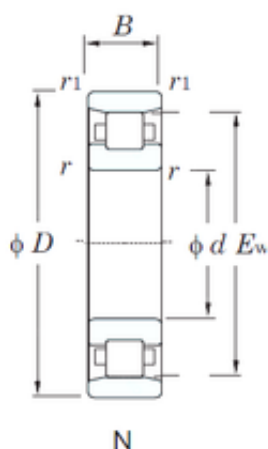

MANUFACTURING?BEARING INDONESIA

N328 KOYO Single-row cylindrical roller bearings

Bearing No. N328

Size	140x300x62 mm
Bore Diameter	140 mm
Outer Diameter	300 mm
Width	62 mm
d	140 mm
D	300 mm
Ew	260 mm
B	62 mm
C	62 mm
r min.	4 mm
r1 min.	4 mm
Weight	20.1 Kg
Basic dynamic load rating (C)	623 kN
Basic static load rating (C0)	746 kN
(Grease) Lubrication Speed	1900 r/min
Bearing No.	N328
r(min)	4
r1(min)	4
Cr	771
C0r	746
Cu	93.8
Grease lub.	1900
Oil lub.	2500
Fw	-
d1	-

N328 Bearing 2D drawings and 3D CAD models

MANUFACTURING? BEARING INDONESIA

B1	-
B2	-
da(min)	156
db(min)	-
db(max)	-
dc(min)	-
dd(min)	-
Da(max)	-
Db(max)	284
Db(min)	264
ra(max)	3
rb(max)	3
(Refer.) Mass(kg)	19.7