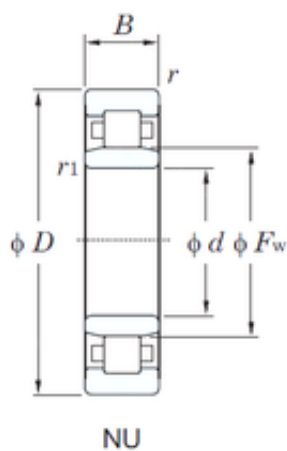

MANUFACTURING? BEARING INDONESIA

NU2328 KOYO Single-row cylindrical roller bearings

Bearing No. NU2328

Size	140x300x102 mm
Bore Diameter	140 mm
Outer Diameter	300 mm
Width	102 mm
d	140 mm
Fw	180 mm
D	300 mm
B	102 mm
C	102 mm
r min.	4 mm
r1 min.	4 mm
Weight	36.8 Kg
Basic dynamic load rating (C)	920 kN
Basic static load rating (C0)	1250 kN
(Grease) Lubrication Speed	1700 r/min
Bearing No.	NU2328
r(min)	4
r1(min)	4
Cr	1150
C0r	1250
Cu	150
Grease lub.	1700
Oil lub.	2500
Ew	-
d1	-

NU2328 Bearing 2D drawings and 3D CAD models

MANUFACTURING?BEARING INDONESIA

B1	-
B2	-
da(min)	-
db(min)	156
db(max)	176
dc(min)	-
dd(min)	-
Da(max)	284
Db(max)	-
Db(min)	-
ra(max)	3
rb(max)	3
(Refer.)Mass(kg)	36.8