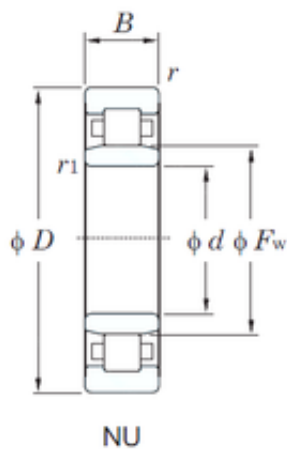

## NU2328R KOYO Single-row cylindrical roller bearings

Bearing No. NU2328R

Size	140x300x102 mm
Bore Diameter	140 mm
Outer Diameter	300 mm
Width	102 mm
d	140 mm
Fw	180 mm
D	300 mm
B	102 mm
C	102 mm
r min.	4 mm
r1 min.	4 mm
Weight	36.8 Kg
Basic dynamic load rating (C)	1020 kN
Basic static load rating (C0)	1380 kN
(Grease) Lubrication Speed	1700 r/min
Bearing No.	NU2328R
r(min)	4
r1(min)	4
Cr	1270
C0r	1380
Cu	167
Grease lub.	1700
Oil lub.	2500
Ew	-
d1	-

NU2328R Bearing 2D drawings and 3D CAD models