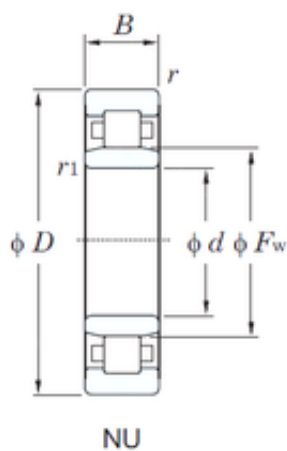

## NU230R KOYO Single-row cylindrical roller bearings

Bearing No. NU230R

Size	150x270x45 mm
Bore Diameter	150 mm
Outer Diameter	270 mm
Width	45 mm
d	150 mm
Fw	182 mm
D	270 mm
B	45 mm
C	45 mm
r min.	3 mm
r1 min.	3 mm
Weight	10.7 Kg
Basic dynamic load rating (C)	448 kN
Basic static load rating (C0)	594 kN
(Grease) Lubrication Speed	2200 r/min
Bearing No.	NU230R
r(min)	3
r1(min)	3
Cr	560
C0r	594
Cu	75.8
Grease lub.	2200
Oil lub.	2600
Ew	-
d1	-

NU230R Bearing 2D drawings and 3D CAD models