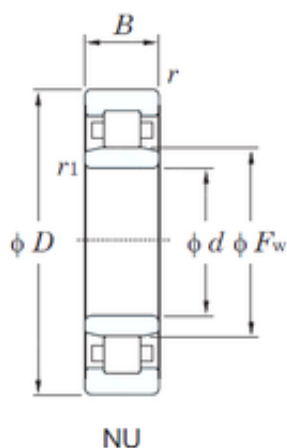

MANUFACTURING? BEARING INDONESIA

NU2230R KOYO Single-row cylindrical roller bearings

Bearing No. NU2230R

Size	150x270x73 mm
Bore Diameter	150 mm
Outer Diameter	270 mm
Width	73 mm
d	150 mm
Fw	182 mm
D	270 mm
B	73 mm
C	73 mm
r min.	3 mm
r1 min.	3 mm
Weight	18.7 Kg
Basic dynamic load rating (C)	662 kN
Basic static load rating (C0)	982 kN
(Grease) Lubrication Speed	2000 r/min
Bearing No.	NU2230R
r(min)	3
r1(min)	3
Cr	828
C0r	982
Cu	120
Grease lub.	2000
Oil lub.	2600
Ew	-
d1	-

NU2230R Bearing 2D drawings and 3D CAD models

MANUFACTURING?BEARING INDONESIA

B1	-
B2	-
da(min)	-
db(min)	163
db(max)	179
dc(min)	-
dd(min)	-
Da(max)	257
Db(max)	-
Db(min)	-
ra(max)	2.5
rb(max)	2.5
(Refer.)Mass(kg)	18.7